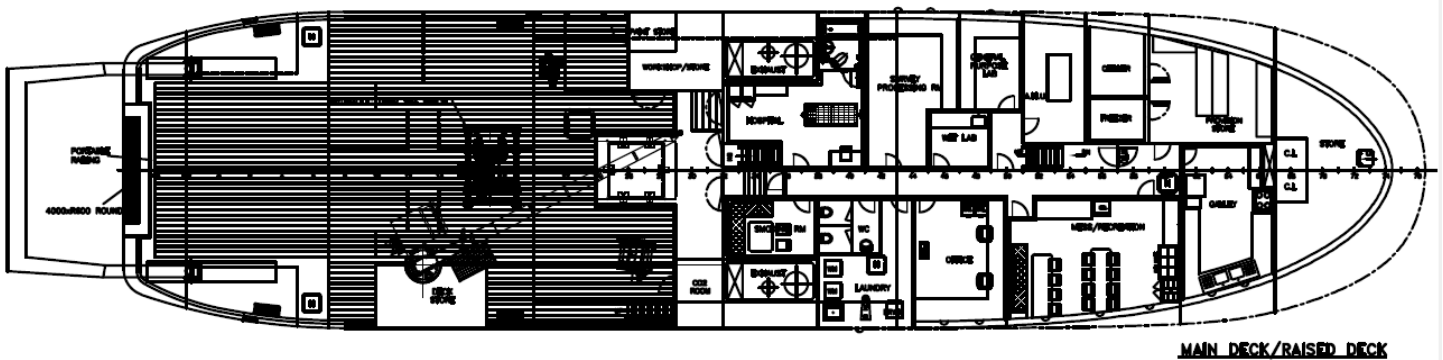

Double Click on **RED CLIP** for GA

Double click in **Blue CLIP** for Crane

Double click on **GREEN CLIP** for A Frame

The Amarco Rintis is a 50m Survey vessel equipped with moon pool and dedicated moon trolley. The vessel accommodates 30 persons (total POB) in fully air-conditioned cabins.

Inquiries to....

AMARCO INTERNATIONAL MARITIME SERVICES PTE LTD

07-123 Tradehub 21
18 Boon Lay Way
Singapore 60996
Tel: +65 63168341
Fax: +65 63168345
Email: aims@amarco-group.com

Inquiries to....

AMARCO SDN BHD

No. 22 Lot 4399, Jalan Pandan Empat
Kuala Belait KA1931
Brunei Darussalam
Tel: +673 3332120
Fax: +673 3330998
Email: amserv@amarco-group.com

All particulars believed to be correct but not guaranteed