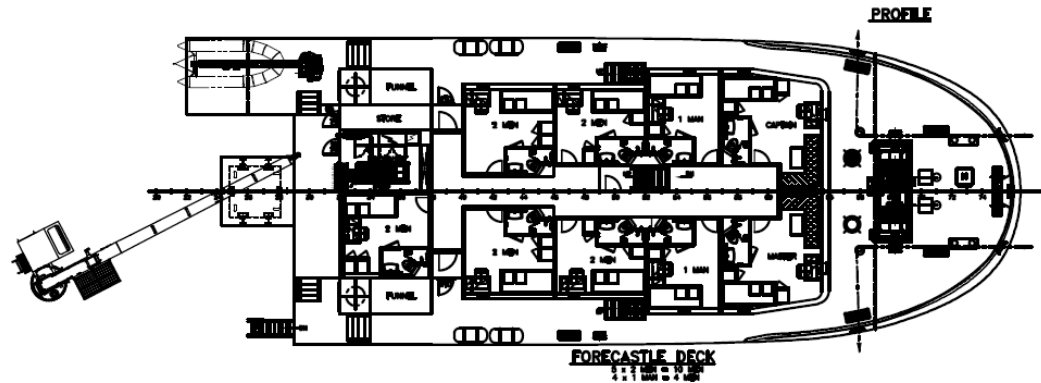

Double Click on **RED CLIP** for GA

Double click in **Blue CLIP** for Crane

Double click on **GREEN CLIP** for A Frame

The Amarco Rintis is a 50m Survey vessel equipped with moon pool and dedicated moon trolley. The vessel accommodates 30 persons (total POB) in fully air-conditioned cabins.

Inquiries to....

AMARCO INTERNATIONAL MARITIME SERVICES PTE LTD

07-123 Tradehub 21
18 Boon Lay Way
Singapore 60996
Tel: +65 63168341
Fax: +65 63168345
Email: aims@amarco-group.com

Inquiries to....

AMARCO SDN BHD

No. 22 Lot 4399, Jalan Pandan Empat
Kuala Belait KA1931
Brunei Darussalam
Tel: +673 3332120
Fax: +673 3330998
Email: amserv@amarco-group.com

All particulars believed to be correct but not guaranteed