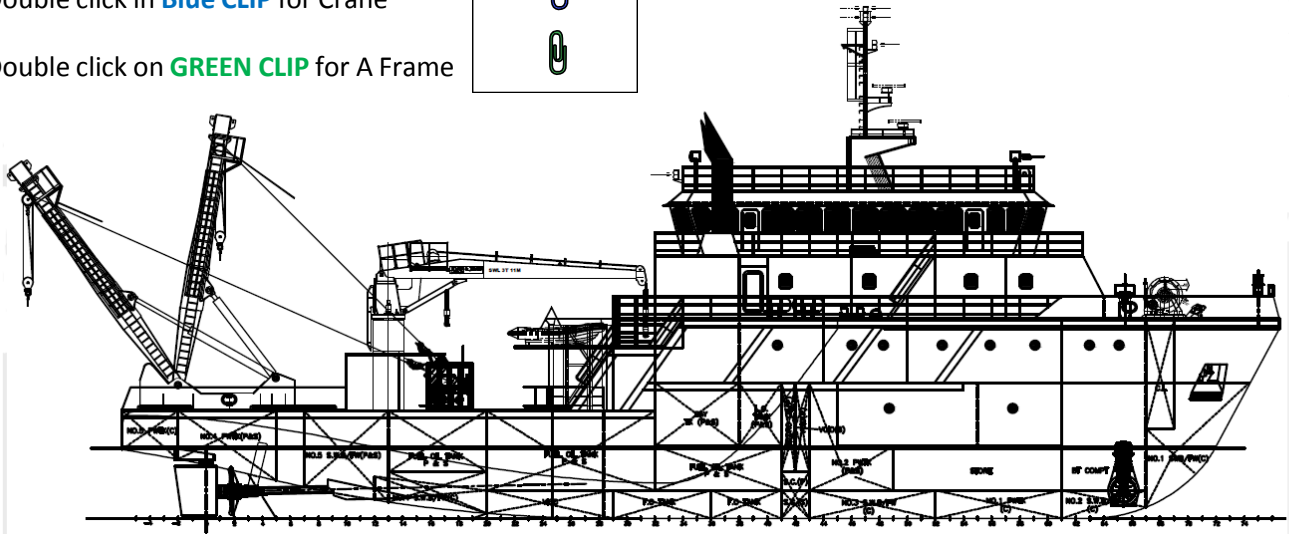

Double Click on **RED CLIP** for GA

Double click in **Blue CLIP** for Crane

Double click on **GREEN CLIP** for A Frame

The Amarco Rintis is a 50m Survey vessel equipped with moon pool and dedicated moon trolley. The vessel accommodates 30 persons (total POB) in fully air-conditioned cabins.

Inquiries to....

AMARCO INTERNATIONAL MARITIME SERVICES PTE LTD

07-123 Tradehub 21
18 Boon Lay Way
Singapore 60996
Tel: +65 63168341
Fax: +65 63168345
Email: aims@amarco-group.com

Inquiries to....

AMARCO SDN BHD

No. 22 Lot 4399, Jalan Pandan Empat
Kuala Belait KA1931
Brunei Darussalam
Tel: +673 3332120
Fax: +673 3330998
Email: amserv@amarco-group.com

All particulars believed to be correct but not guaranteed